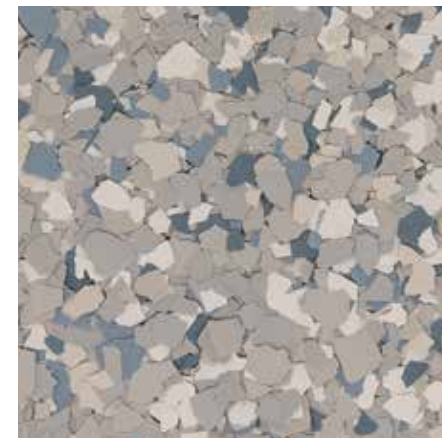

DOMINO

FEATHER GRAY

SHORELINE

STARGAZER

STONEWASH

GLACIER

GRAVEL

NIGHTFALL