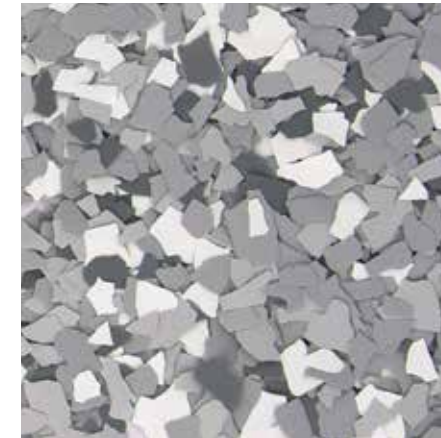

SIGNATURE BLENDS IN STOCK

STARGAZER

AVAILABLE SIZES:*

*1/8" and 1/16" chip is special order.

FEATURES & BENEFITS:

- Enhances Appearance
- Colorfast, UV Stable Pigments
- Improves Traction
- Easy to Maintain
- Hides Dirt and Debris
- Economical Flooring Solution
- Seamless Flooring
- Creates an Abstract, Terrazzo Appearance
- Random Shapes Naturally Hide Imperfections in Concrete
- Highly Customizable
- Easy to Use

RECOMMENDED USES:

- Garages and Basements
- Exterior Areas/Patios
- Auto Dealerships
- Schools and Universities
- Stadiums and Locker Rooms
- Restrooms and Concession Stands
- Retail Spaces
- Office Buildings
- Hospitals
- Manufacturing Facilities
- Pharmaceutical
- Cleanrooms
- Supermarkets
- Cafeterias

Color samples are available upon request. 1/4" chip size pictured. Please contact Simiron customer service at (248) 686-3600 or your sales representative.

*Printed images may differ from actual color blends.

FRONT COVER DECORATIVE CHIP: CREEKBED
BACK COVER DECORATIVE CHIP: TIDAL WAVE

SCAN TO VISIT

SIMIRON.COM