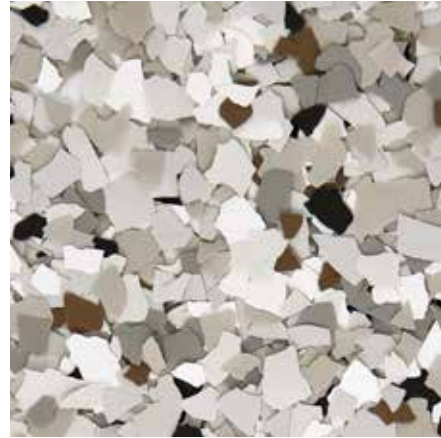

# SIGNATURE BLENDS IN STOCK

AUTUMN BROWN

CABIN FEVER

COYOTE

ORBIT

OUTBACK

SAFARI

CREEKBED