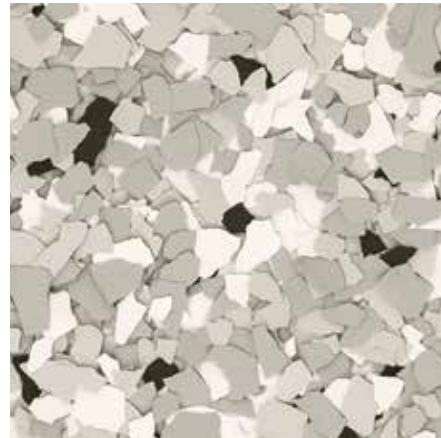

FEATHER GRAY