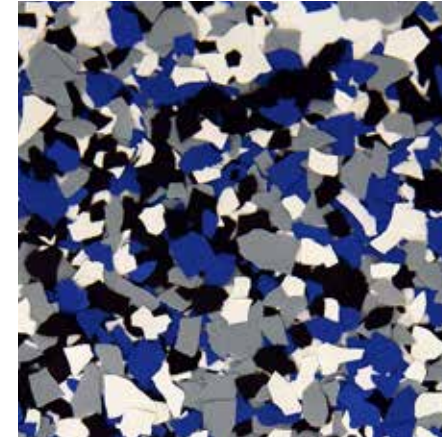

# SIGNATURE BLENDS IN STOCK

AUTUMN BROWN

CABIN FEVER

COYOTE

ORBIT

OUTBACK

SAFARI

CREEKBED